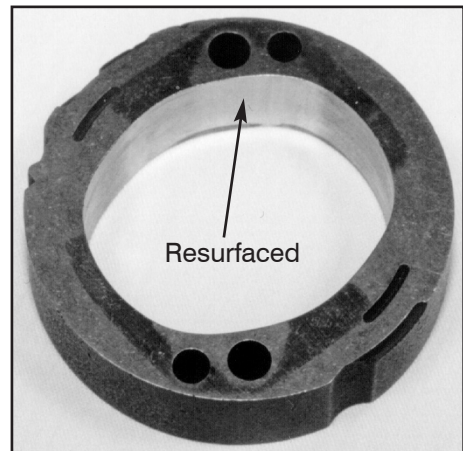

For other ProTech publications, visit www.cardone.com
CARDONE Industries, Inc. • 5501 Whitaker Ave. • Philadelphia, PA 19124-1799

Made by O.E. Remanufactured Best by **CARDONE**[®]

Power Steering Pumps

- Control Valves
- Power Cylinders
- Power Steering Pumps
-Filters
- Rack & Pinion Units
- Steering Gears

Cam Rings - In order to prevent low flow, noise, or no pressure, CARDONE resurfaces the cam ring to give it the original, consistent surface. By running your finger around the inside of the cam ring, you will be able to feel the smooth inner surface. Every unit is tested for proper flow and pressure to make sure it meets all OEM specifications. This process ensures a high quality unit that won't come back.