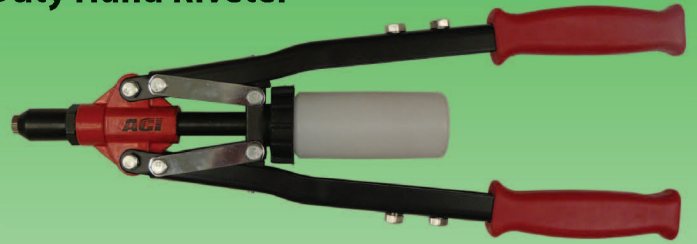

## Part Number 87900: Heavy Duty Hand Riveter

- Used for easy installation of Window Regulators and Window Lift Motors
- Long handles provide extra leverage
- Includes 10 Rivets of the following sizes: 1/8", 5/32", 3/32", 3/16", and 1/4"
- Extension included for hard to reach installation sites

## Part Number 87901: Door Panel and Trim Removal Set

- Used for easy removal of interior and exterior trim and door panels
- Rugged poly /nylon construction prevents marring
- Contains: 5 trim removal tools