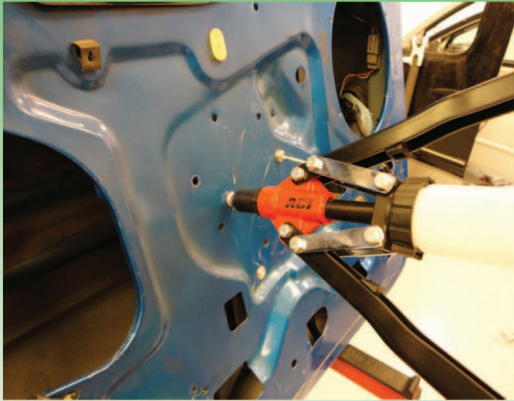

## Part Number 87900: Heavy Duty Hand Riveter

- Used for easy installation of Window Regulators and Window Lift Motors
- Long handles provide extra leverage
- Includes 10 Rivets of the following sizes: 1/8", 5/32", 3/32", 3/16", and 1/4"
- Extension included for hard to reach installation sites

## Part Number 87901: Door Panel and Trim Removal Set

- Used for easy removal of interior and exterior trim and door panels
- Rugged poly /nylon construction prevents marring
- Contains: 5 trim removal tools