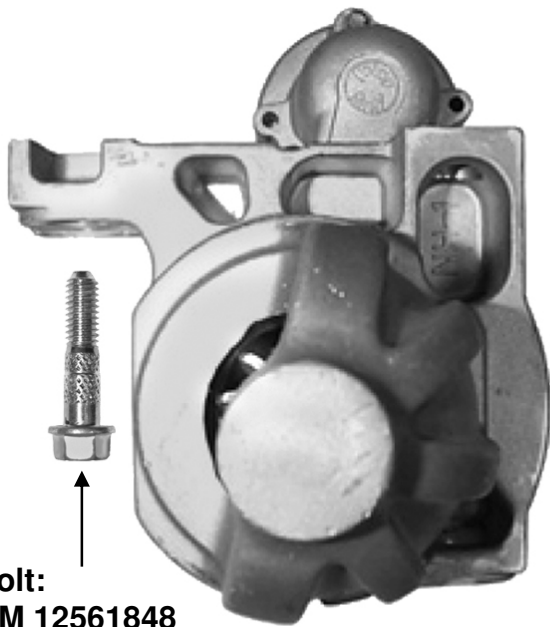

Your vehicle may be equipped with either starter shown below. These units are interchangeable provided the correct mounting bolt is used.

One short and one long bolt version

Bolt:
GM 12561848
RPP 340-8497-60

Original Equipment
Starter #'s

9000842

Both long bolts version

Bolt:
GM 12338064
RPP 02-2137-7

Original Equipment
Starter #'s

9000854