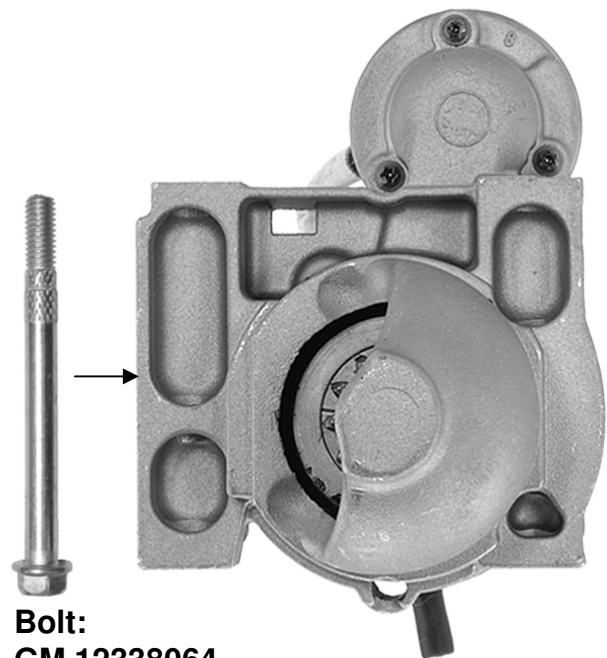

Your vehicle may be equipped with either starter shown below. These units are interchangeable provided the correct mounting bolt is used.

One short and one long bolt version

Bolt:
GM 12561848
RPP 340-8497-60

Original Equipment
Starter #'s

9000842

Both long bolts version

Bolt:
GM 12338064
RPP 02-2137-7

Original Equipment
Starter #'s

9000854