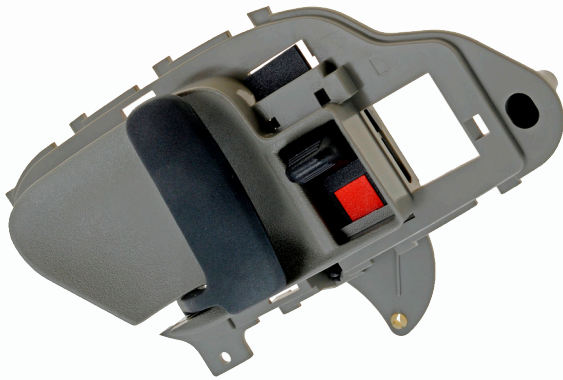

# DOOR HANDLE PROGRAM

Market Leader in Coverage  
**Over 4,000 SKUs**

**77187CD**

Cadillac 2000-99, Chevrolet, GMC 2002-95

**77261**

Chevrolet, GMC 2007-99

- Matches the original design to blend in with vehicle interior or exterior
- Available in standard colors or paint to match
- Easy-to-install, direct-fit replacement
- Offering a complete line of handles for various styles and applications including:
  - Tailgate
  - Window crank
  - Door pulls and grab handles
  - Liftgate
  - RFID handles
  - Sliding doors
  - **HD** vehicle applications
- And more...

## ALSO AVAILABLE: DOOR HANDLE ACCESSORIES

**KNOBS**

**76905**  
Universal

**SPRINGS**

**77111**  
Chevrolet 1994-82, GMC 1994-82,  
Oldsmobile 1994-91

**CLIPS**

**76980**  
Universal

**WASHERS**