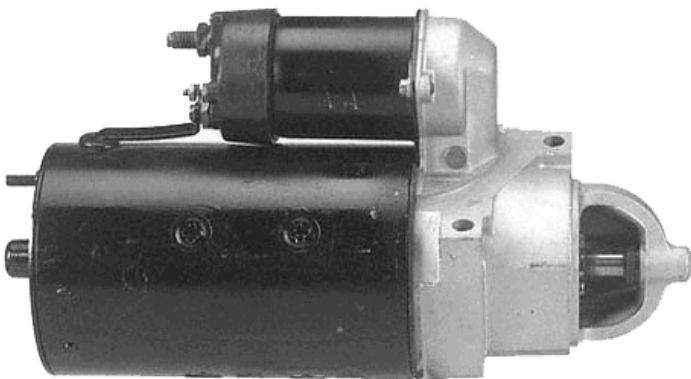

These units are interchangeable

Although the unit you purchased may not look exactly like the one removed from the vehicle, it will install and operate with no modifications necessary.

28 MT Delco Offset Gear Reduction w/ open nose

28 MT Delco Offset Gear Reduction w/ closed nose

27 MT Delco Direct Drive w/ open nose

27 MT Delco Direct Drive w/ closed nose