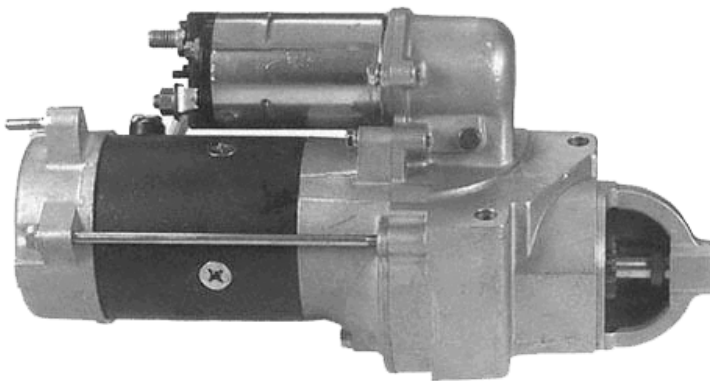

These units are interchangeable

Although the unit you purchased may not look exactly like the one removed from the vehicle, it will install and operate with no modifications necessary.

28 MT Delco Offset Gear Reduction w/ open nose

28 MT Delco Offset Gear Reduction w/ closed nose

27 MT Delco Direct Drive w/ open nose

27 MT Delco Direct Drive w/ closed nose