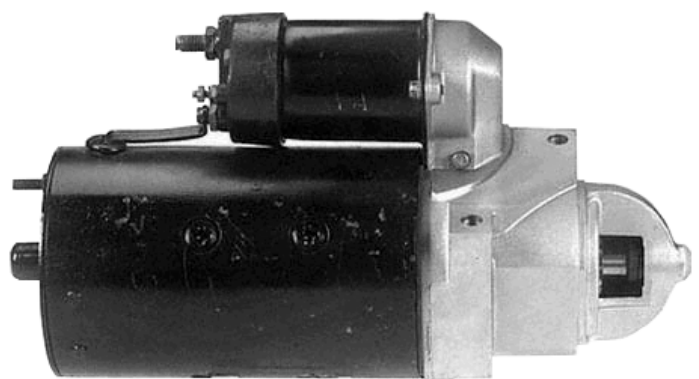

These units are interchangeable

Although the unit you purchased may not look exactly like the one removed from the vehicle, it will install and operate with no modifications necessary.

28 MT Delco Offset Gear Reduction w/ open nose

28 MT Delco Offset Gear Reduction w/ closed nose

27 MT Delco Direct Drive w/ open nose

27 MT Delco Direct Drive w/ closed nose