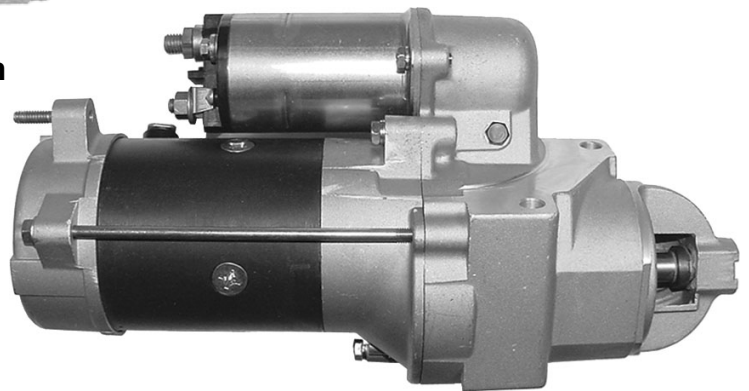

These units are interchangeable

Although the unit you purchased may not look exactly like the one removed from the vehicle, it will install and operate with no modifications necessary.

28 MT Delco Offset Gear Reduction w/ open nose

28 MT Delco Offset Gear Reduction w/ closed nose

27 MT Delco Direct Drive w/ open nose

27 MT Delco Direct Drive w/ closed nose