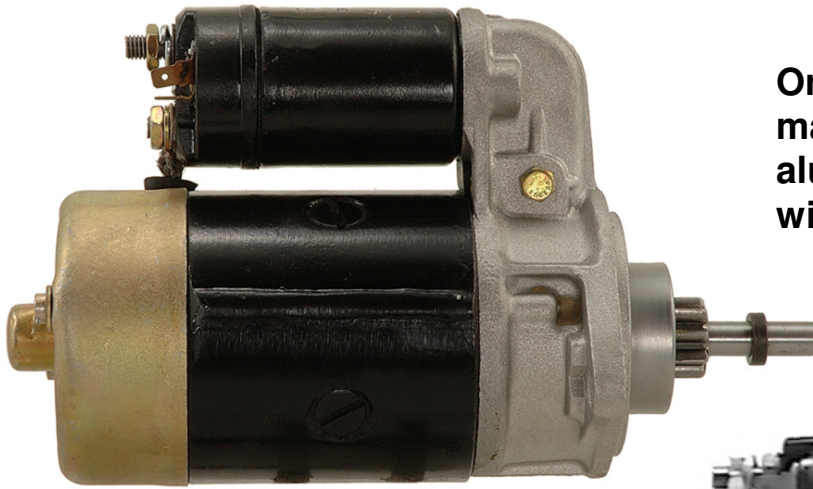

These units are interchangeable

Although the unit you purchased may not look exactly like the one removed from the vehicle, it will install and operate with no modifications necessary.

Original starter design
made with copper or
aluminum Field Coil
windings

Original starter design
made with copper or
aluminum Field Coil
windings

New design using latest
technology Permanent
Magnet vs. Coil windings