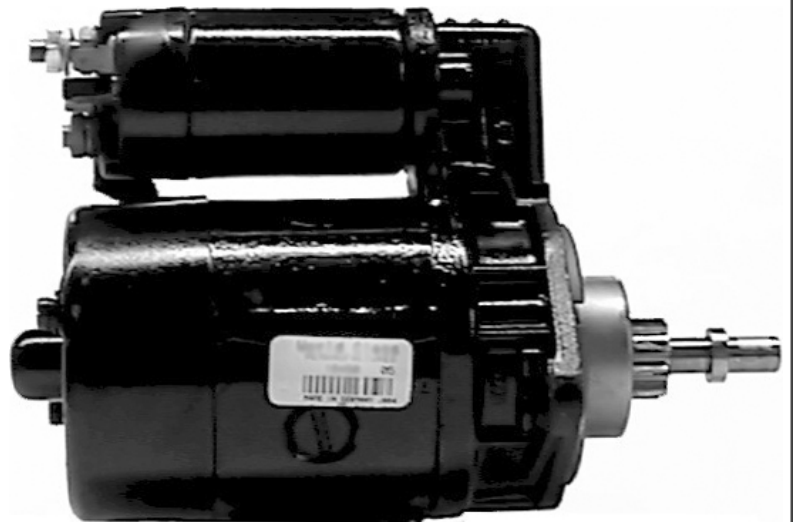

These units are interchangeable

Although the unit you purchased may not look exactly like the one removed from the vehicle, it will install and operate with no modifications necessary.

Original starter design
made with copper or
aluminum Field Coil
windings

Original starter design
made with copper or
aluminum Field Coil
windings

New design using latest
technology Permanent
Magnet vs. Coil windings