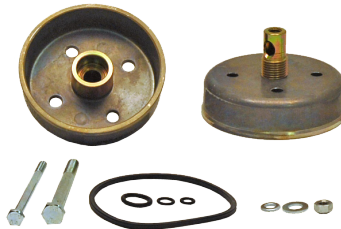

WIX Filters 24038 Conversion Adapter Kit

A very useful kit is available for users seeking the convenience of a spin-on installation from applications that use the 33166 and 33196 cartridge style filters.

The 24038 Conversion Adapter Kit converts CAV fuel systems from a cartridge style to spin-on. This kit allows for several spin-on choices:

WIX 33195

Height: 4.077
 Outer Diameter Top: 3.015
 Outer Diameter Bottom: Closed
 Thread Size: 16X1.5 MM
 Burst Pressure-PSI: 290
 Max Flow Rate: 6-8 GPM
 Nominal Micron Rating: 10

WIX 33358

Height: 4.709
 Outer Diameter Top: 3.015
 Outer Diameter Bottom: Closed
 Thread Size: 16X1.5 MM
 Burst Pressure-PSI: 300
 Max Flow Rate: 6-8 GPM
 Nominal Micron Rating: 10

WIX 33373

Height: 5.811
 Outer Diameter Top: 2.985
 Outer Diameter Bottom: Closed
 Thread Size: 16X1.5 MM
 Burst Pressure-PSI: 360
 Max Flow Rate: 6-8 GPM
 Nominal Micron Rating: 10

WIX 33192

Height: 4.088
 Outer Diameter Top: 2.985
 Outer Diameter Bottom: Closed
 Thread Size: 16X1.5 MM
 Burst Pressure-PSI: 300
 Max Flow Rate: 6-8 GPM
 Nominal Micron Rating: 14
 (features drain on bottom)